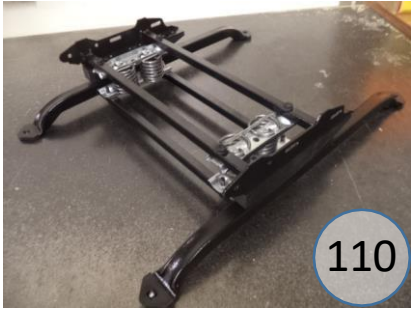

425

419

426

101

149

547

110

148

145

439

630

615

617

619

420

645

653

31127RP

406

WNK: Eff to 04/23/25
US: Eff to 04/19/25

32318RP

406

WNK: Eff from 04/23/25
US: Eff from 04/19/25

654

Signature
DESIGN
BY ASHLEY®