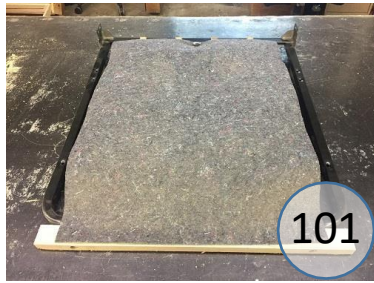

765-04-05-98

Call Out	Description
●	Blown Fiber
●	Cushion Chaise Pad - top Pad
●	Cushion Foam
●	KD Component
●	Cover

Signature
DESIGN
BY **ASHLEY**®

425

419

426

101

149