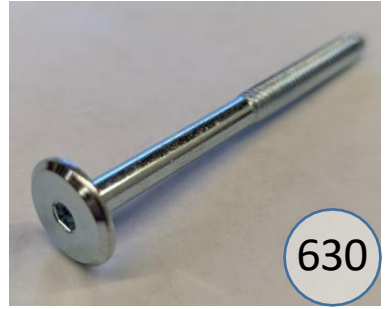

765-04-05-98

Call Out	Description
●	Blown Fiber
●	Cushion Chaise Pad - top Pad
●	Cushion Foam
●	KD Component
●	Cover

Signature
DESIGN
BY **ASHLEY**®

425

419

426

101

149

547

110

148

145

439

630

615

617