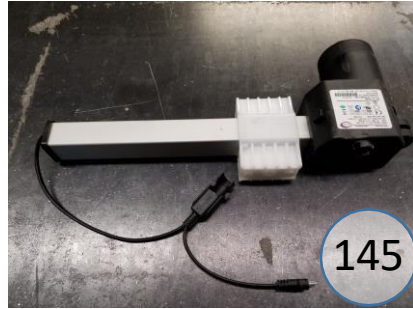

425

419

426

101

149

547

110

148

145

439

630

615

617

619

420

645

653

31127RP

406

WNK: Eff to 04/23/25
US: Eff to 04/19/25

32318RP

406

WNK: Eff from 04/23/25
US: Eff from 04/19/25

654

Signature
DESIGN
BY ASHLEY®