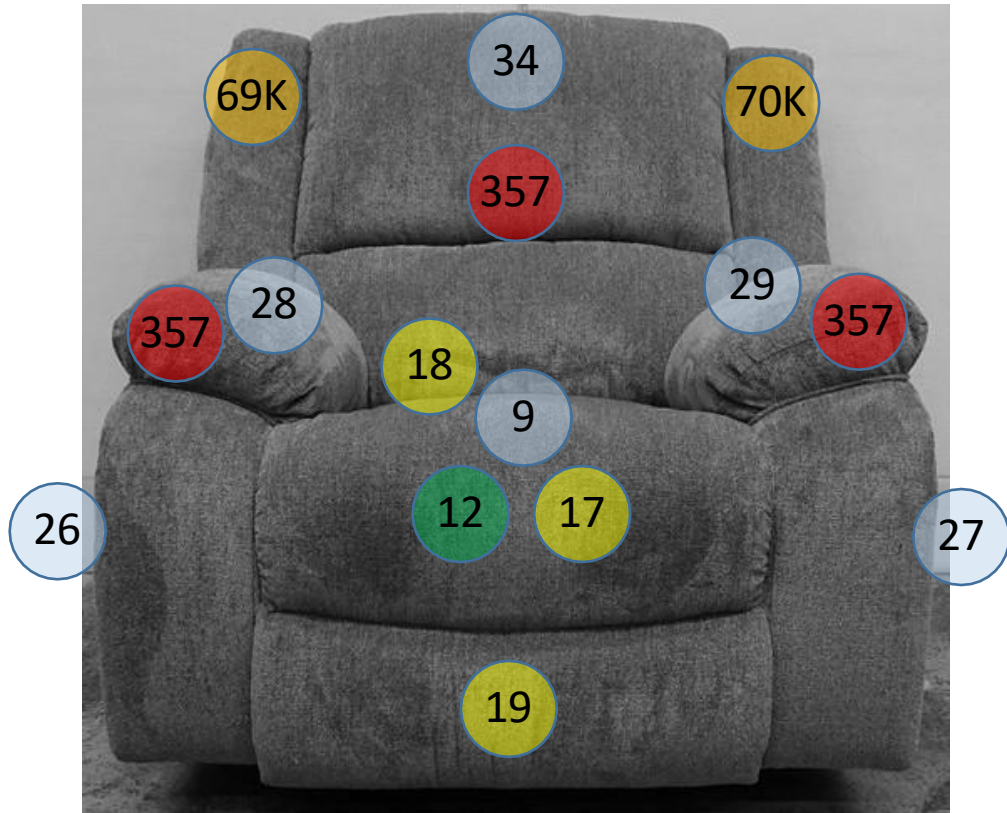

765-04-05-98

Call Out	Description
●	Blown Fiber
●	Cushion Chaise Pad - top Pad
●	Cushion Foam
●	KD Component
●	Cover

Signature
DESIGN
BY **ASHLEY**®

425

419

426

101

149

547

110

148

145

439

630

615

617